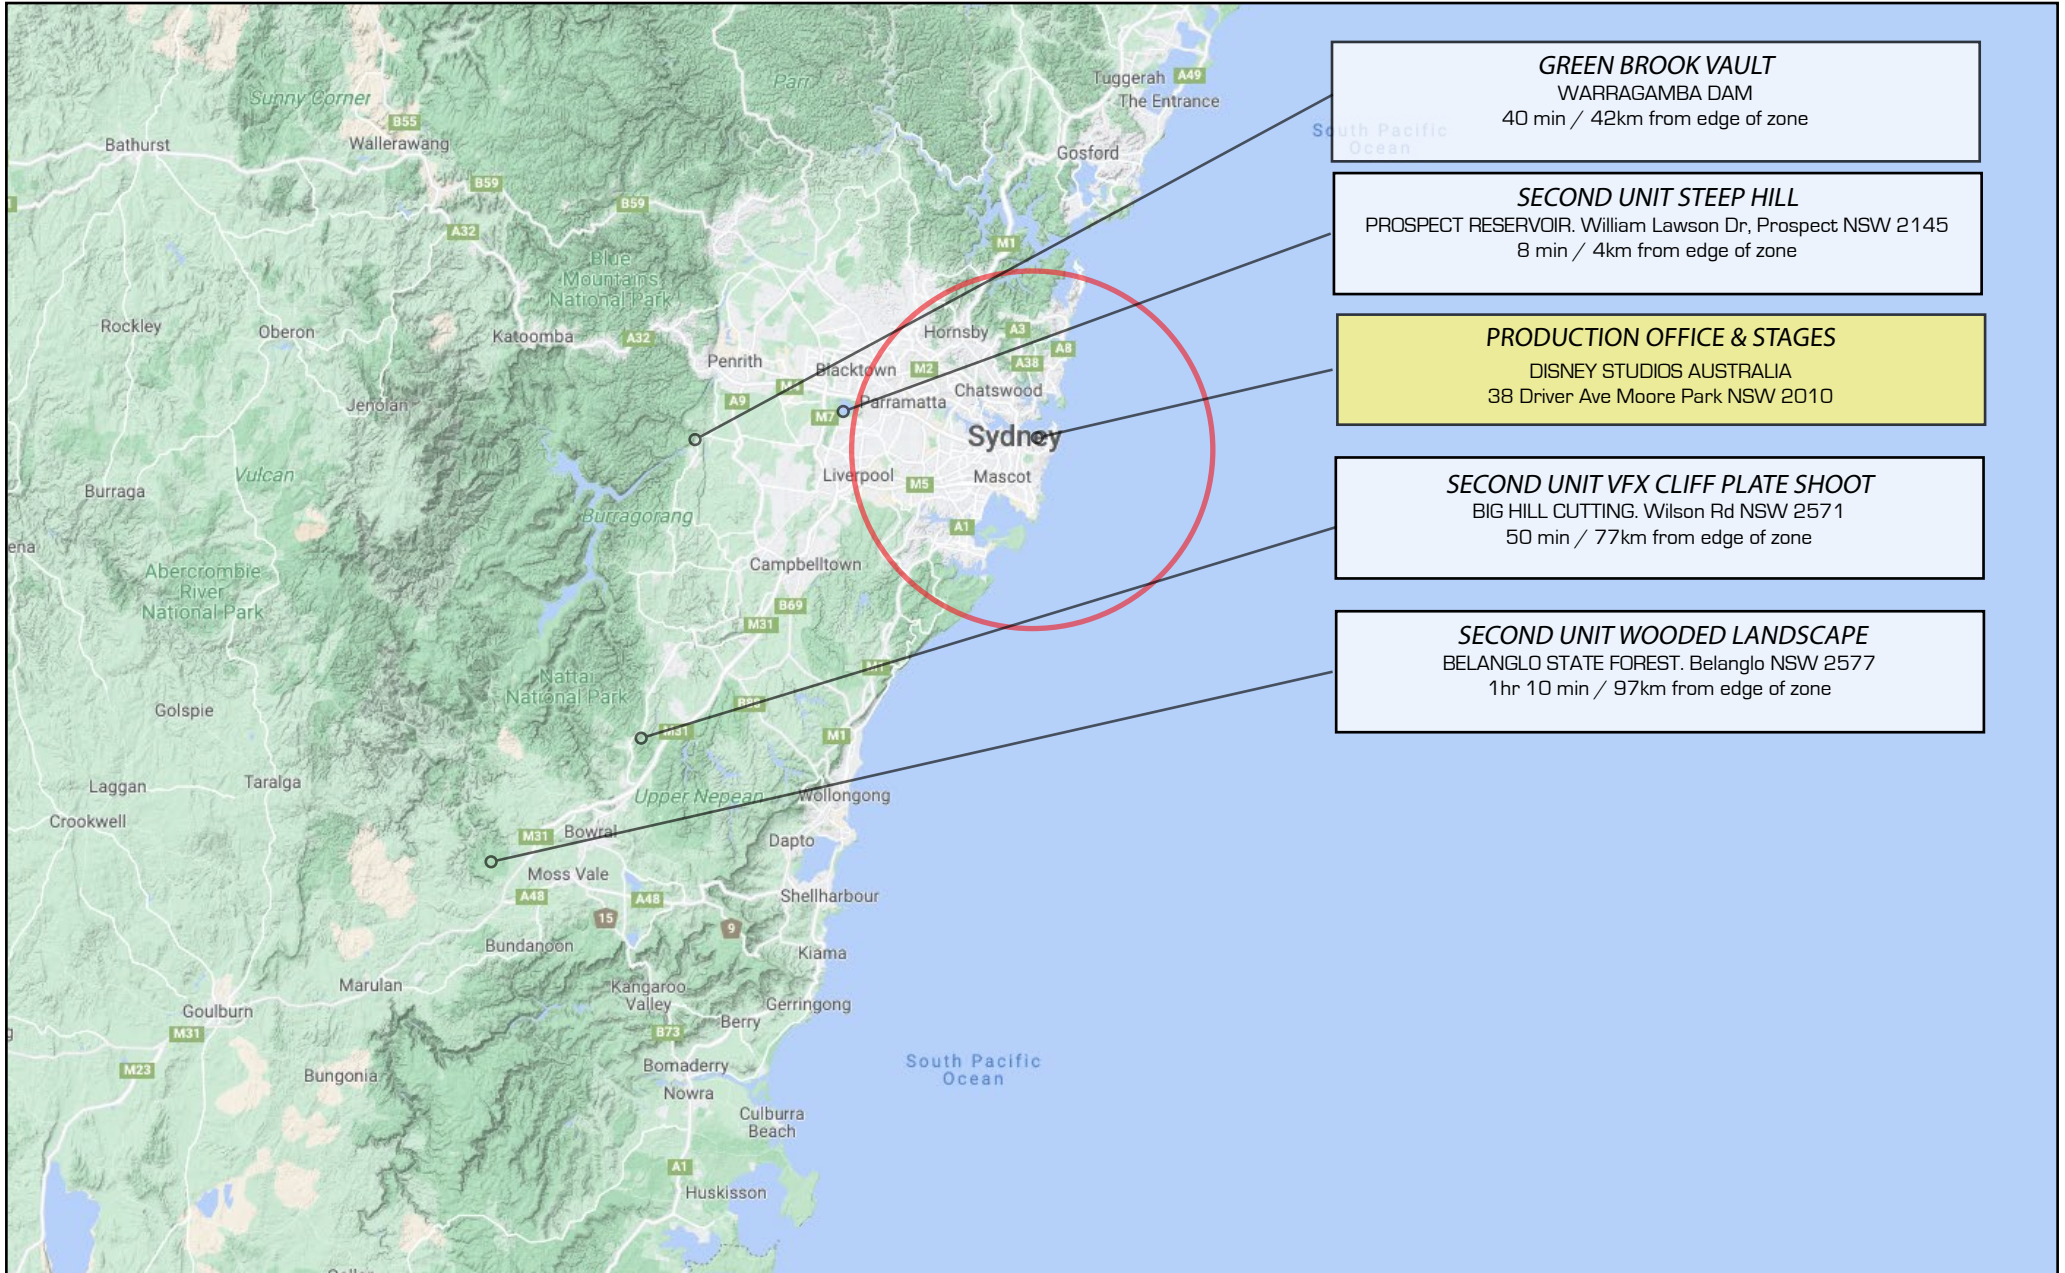

RUSSELL ST WAREHOUSE / EXT POLICE CAR CRASH
 CARRIAGEWORKS Wilson St, Eveleigh

30 km radius from DSA

PLAY DIRTY

MAIN UNIT LOCATIONS OVERVIEW MAP
 Sydney, Australia

IN ZONE LOCATIONS as of
 Friday 9 February 2024

PLAY DIRTY

MAIN UNIT LOCATIONS OVERVIEW MAP
Sydney, Australia

LOCATIONS NEAR CITY as of
Friday 9 February 2024

GREEN BROOK VAULT
WARRAGAMBA DAM
 40 min / 42km from edge of zone

SECOND UNIT STEEP HILL
 PROSPECT RESERVOIR. William Lawson Dr, Prospect NSW 2145
 8 min / 4km from edge of zone

PLAY DIRTY

MAIN & 2ND UNIT LOCATIONS OVERVIEW MAP
 30km radius approximated from Disney Studios Australia
 Approximate travel times based on 05:00am departure

OUT OF ZONE LOCATIONS as of
 Friday 9 February 2024