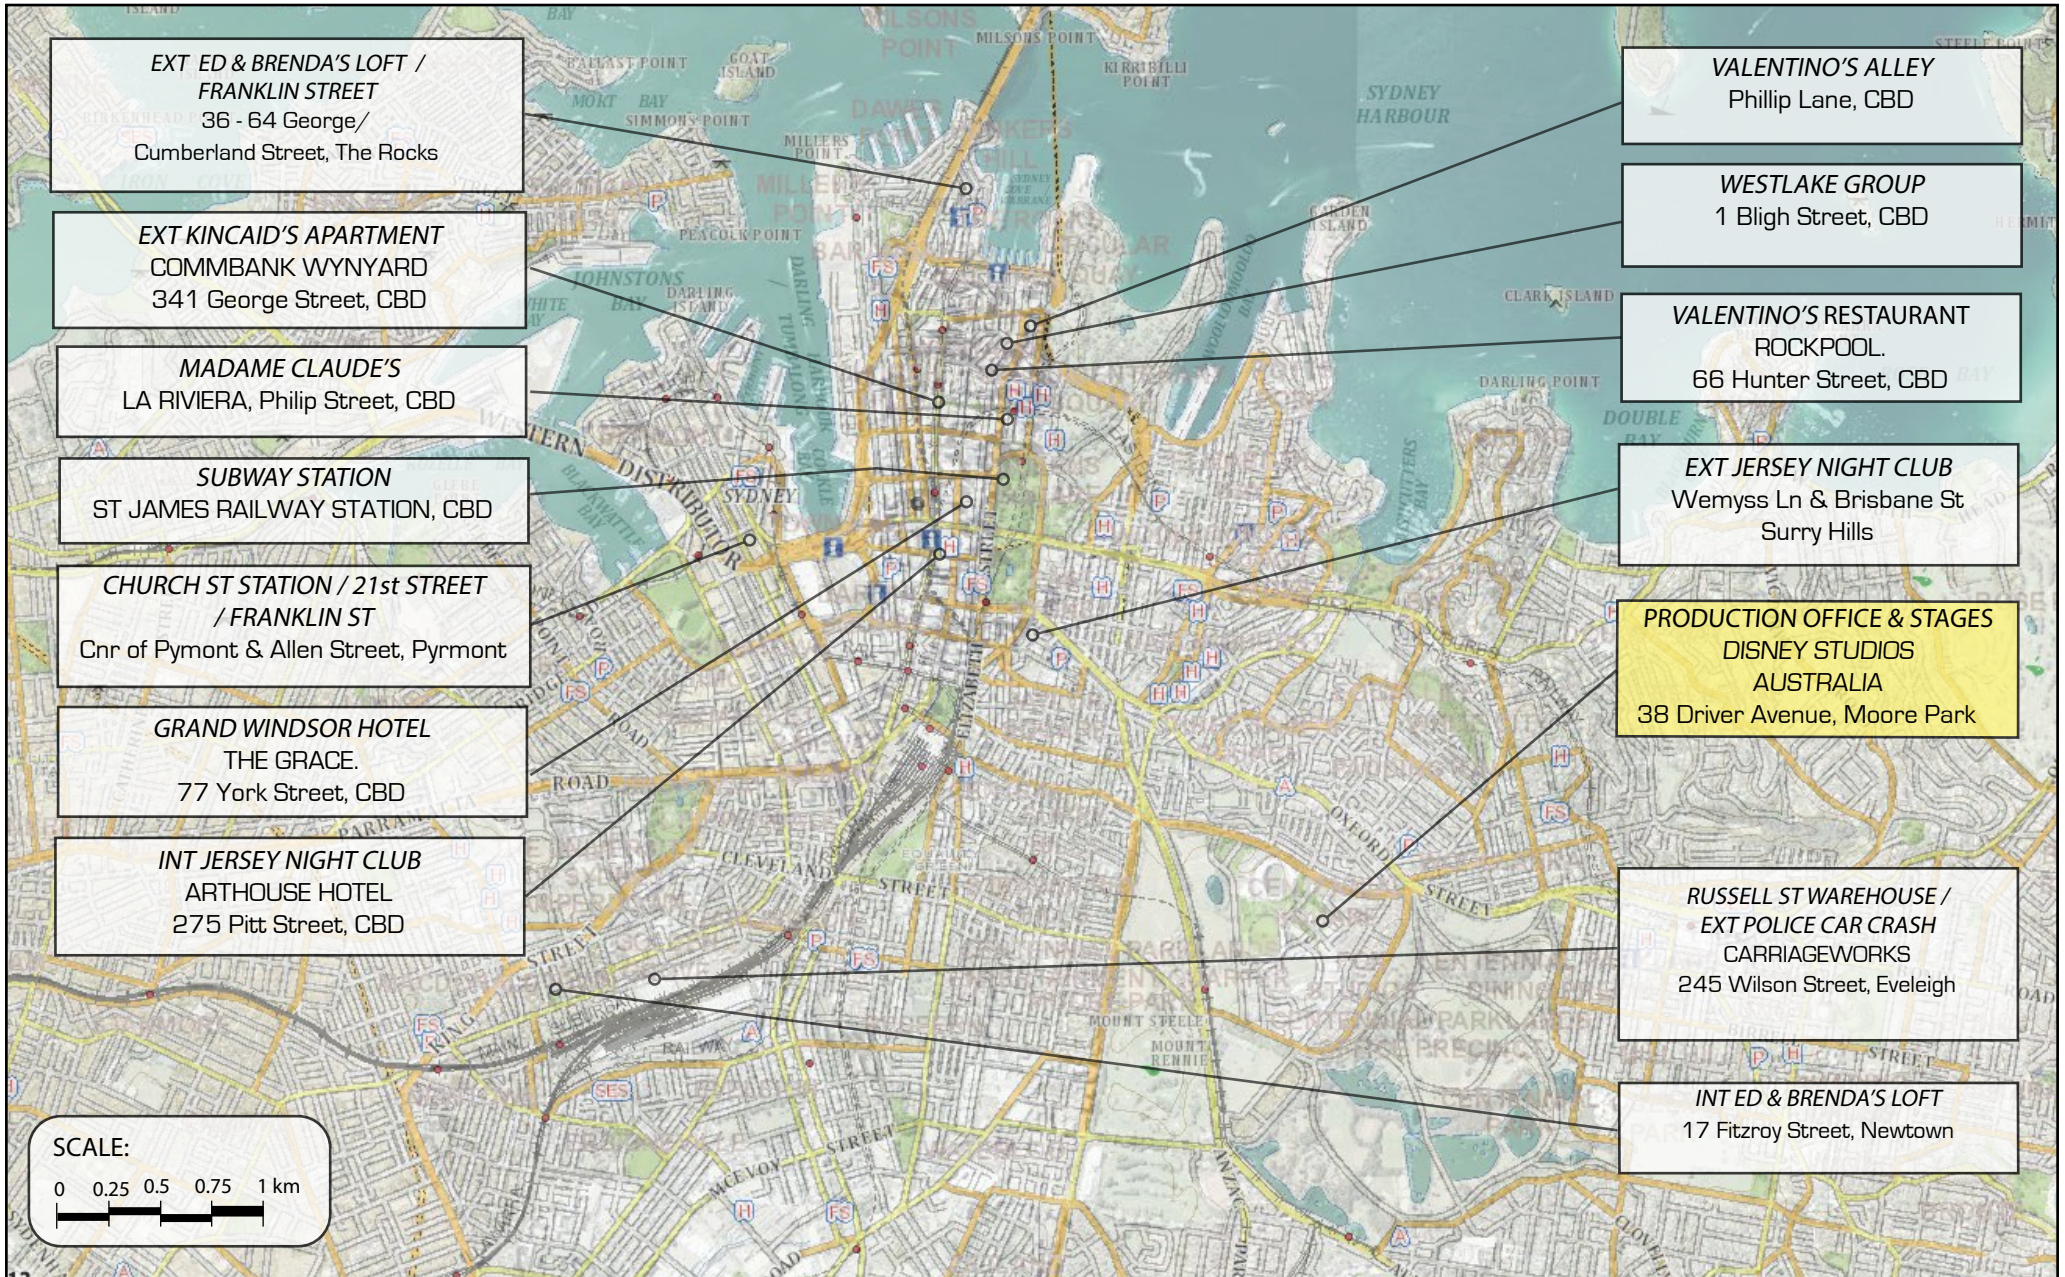

EXT KINCAID'S APARTMENT
 341 George Street, CBD

MADAME CLAUDE'S
 LA RIVIERA. Phillip Street, CBD

SUBWAY STATION
 ST JAMES RAILWAY STATION, CBD

GRAND WINDSOR HOTEL
 THE GRACE. 77 York Street, CBD

INT JERSEY NIGHT CLUB
 ART HOUSE HOTEL
 275 Pitt Street, CBD

RUSSELL ST WAREHOUSE / EXT POLICE CAR CRASH
 CARRIAGEWORKS Wilson St, Eveleigh

30 km radius from DSA

PLAY DIRTY

MAIN UNIT LOCATIONS OVERVIEW MAP
 Sydney, Australia

IN ZONE LOCATIONS as of
 Friday 9 February 2024

PLAY DIRTY

MAIN UNIT LOCATIONS OVERVIEW MAP
Sydney, Australia

LOCATIONS NEAR CITY as of
Friday 9 February 2024

GREEN BROOK VAULT
WARRAGAMBA DAM
 40 min / 42km from edge of zone

SECOND UNIT STEEP HILL
 PROSPECT RESERVOIR. William Lawson Dr, Prospect NSW 2145
 8 min / 4km from edge of zone

PLAY DIRTY

MAIN & 2ND UNIT LOCATIONS OVERVIEW MAP
 30km radius approximated from Disney Studios Australia
 Approximate travel times based on 05:00am departure

OUT OF ZONE LOCATIONS as of
 Friday 9 February 2024