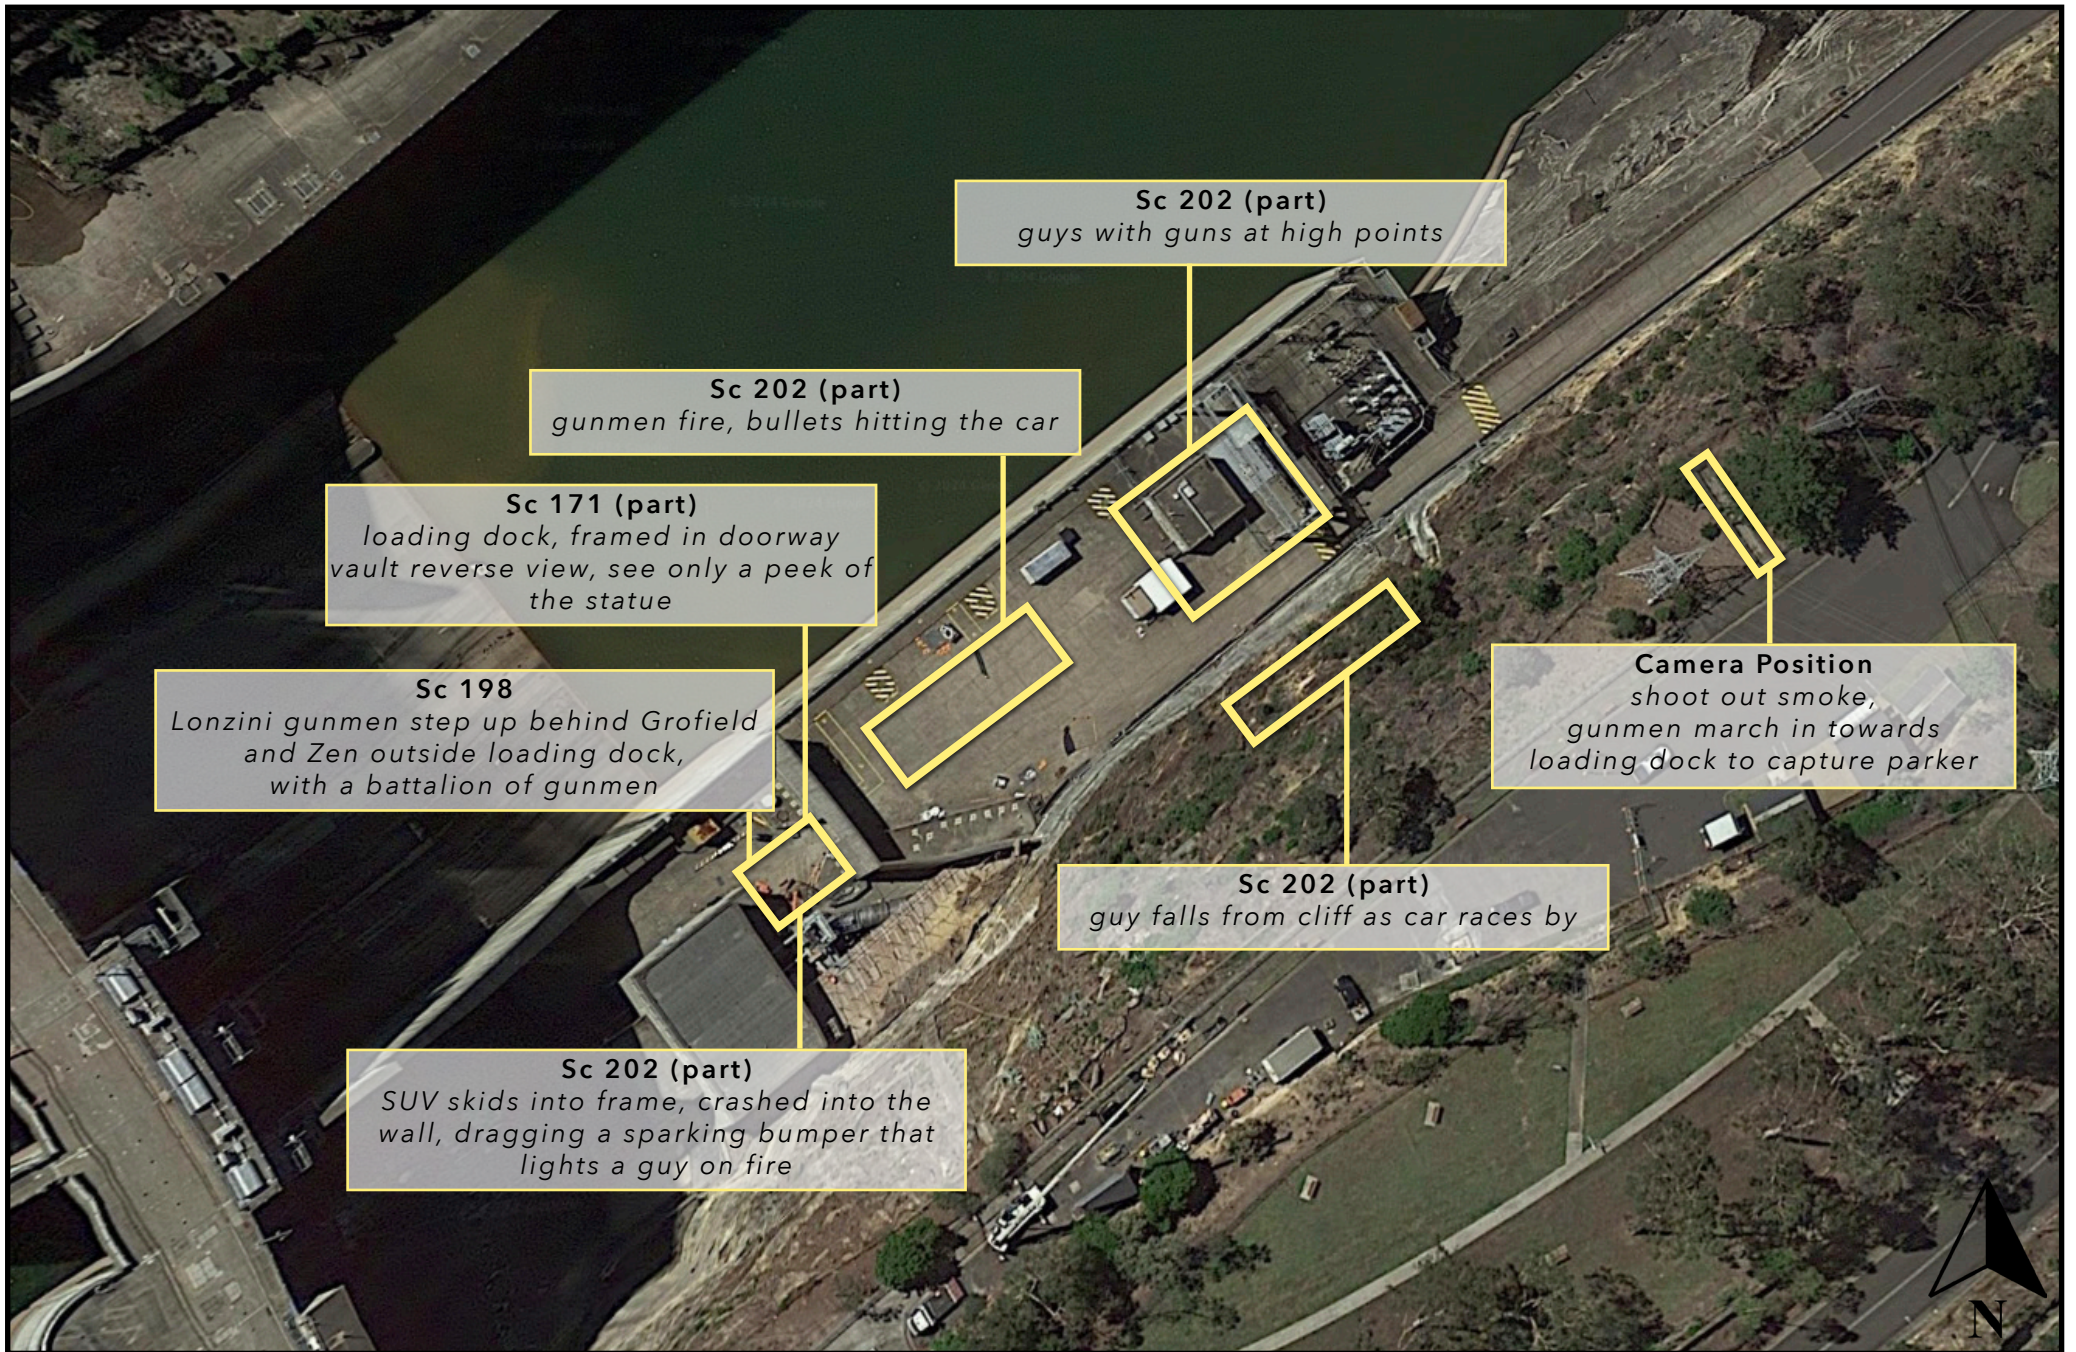

## WARRAGAMBA DAM OVERVIEW

as at 1 February 2024

**Sc 202 (part)**  
guys with guns at high points

**Sc 202 (part)**  
gunmen fire, bullets hitting the car

**Sc 171 (part)**  
loading dock, framed in doorway  
vault reverse view, see only a peek of  
the statue

**Sc 198**  
Lonzini gunmen step up behind Grofield  
and Zen outside loading dock,  
with a battalion of gunmen

**Camera Position**  
shoot out smoke,  
gunmen march in towards  
loading dock to capture parker

**Sc 202 (part)**  
guy falls from cliff as car races by

**Sc 202 (part)**  
SUV skids into frame, crashed into the  
wall, dragging a sparking bumper that  
lights a guy on fire

## VALVE HOUSE CLOSE-UP

as at 1 February 2024